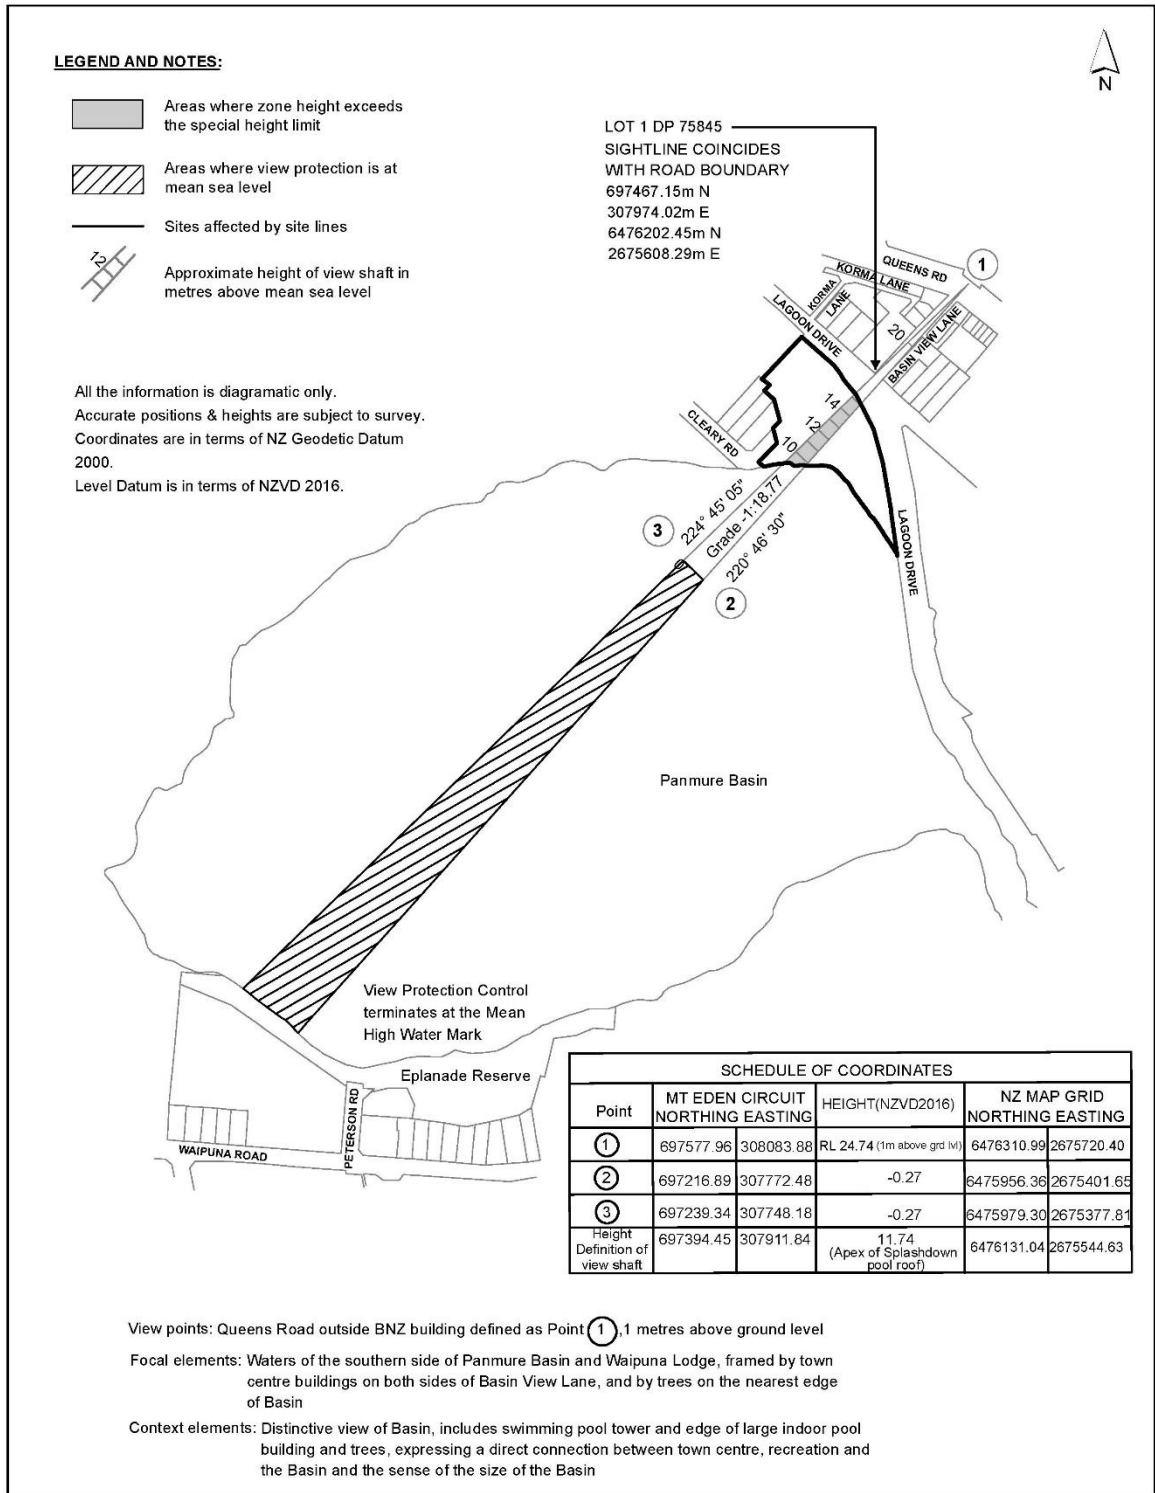

Schedule 11 Local Public View Schedule

PC 78 (see [Modifications](#))

[new text to be inserted]

Map 11.1 [Deleted]

Map 11.2 Selwyn Road/ The Glebe intersection

Map 11.3 Mangemangeroa Reserve, Somerville Road/ Whitford Road Intersection

Map 11.4 Mangemangeroa Reserve, Somerville Road

Map 11.5 St Johns Redoubt, Redoubt Road

Map 11.6 Queens Road, Panmure Basin [rcp/dp]

Map 11.7 Pilkington Road, Panmure Basin [rcp/dp]