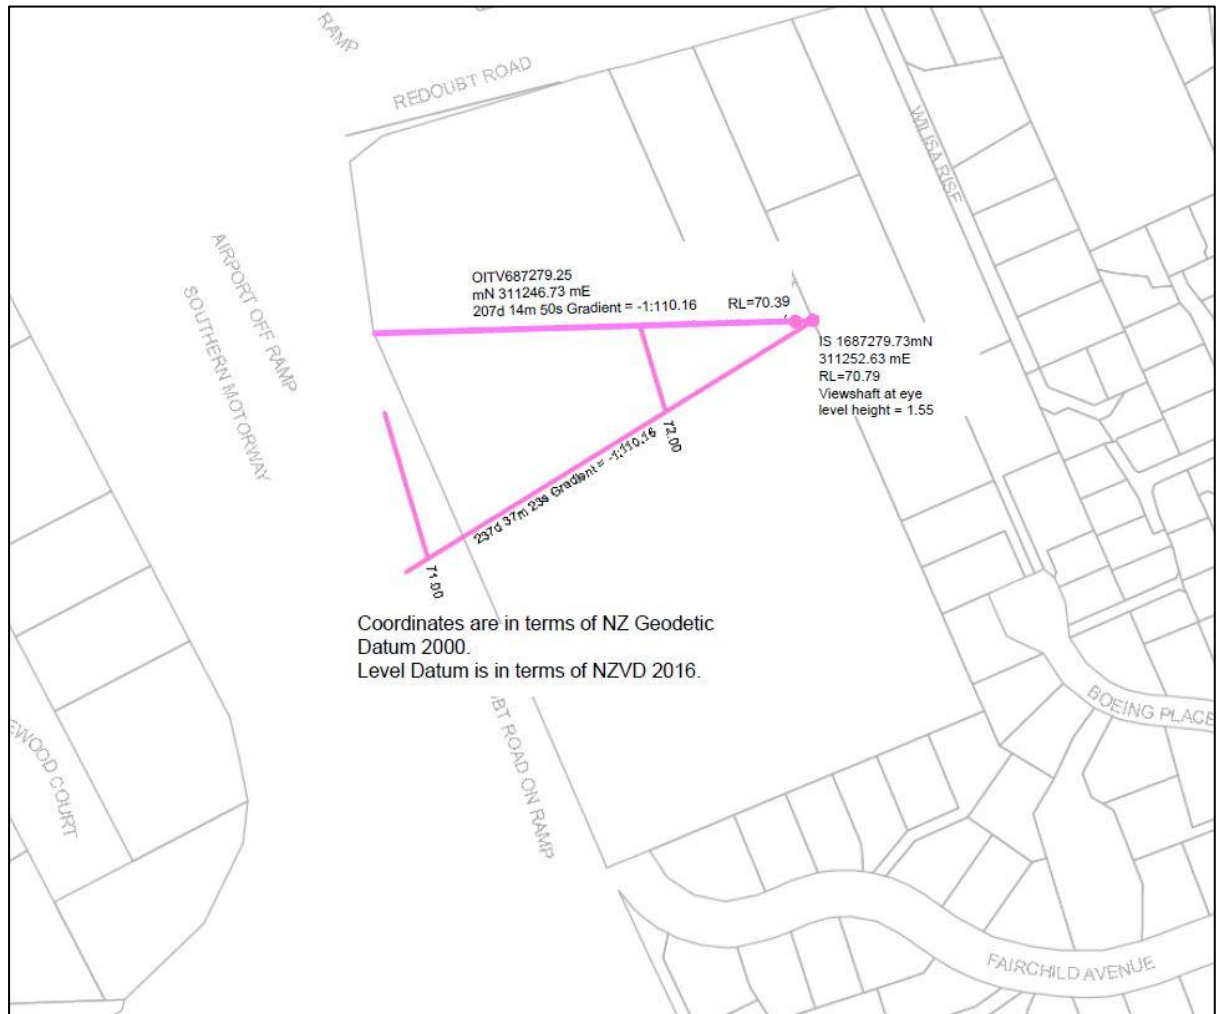

Schedule 11 Local Public View Schedule

PC 78 (see [Modifications](#))

[new text to be inserted]

Map 11.1 [Deleted]

Map 11.2 Selwyn Road/ The Glebe intersection

Map 11.3 Mangemangeroa Reserve, Somerville Road/ Whitford Road Intersection

Map 11.4 Mangemangeroa Reserve, Somerville Road

Map 11.5 St Johns Redoubt, Redoubt Road

Map 11.6 Queens Road, Panmure Basin [rcp/dp]

Map 11.7 Pilkington Road, Panmure Basin [rcp/dp]