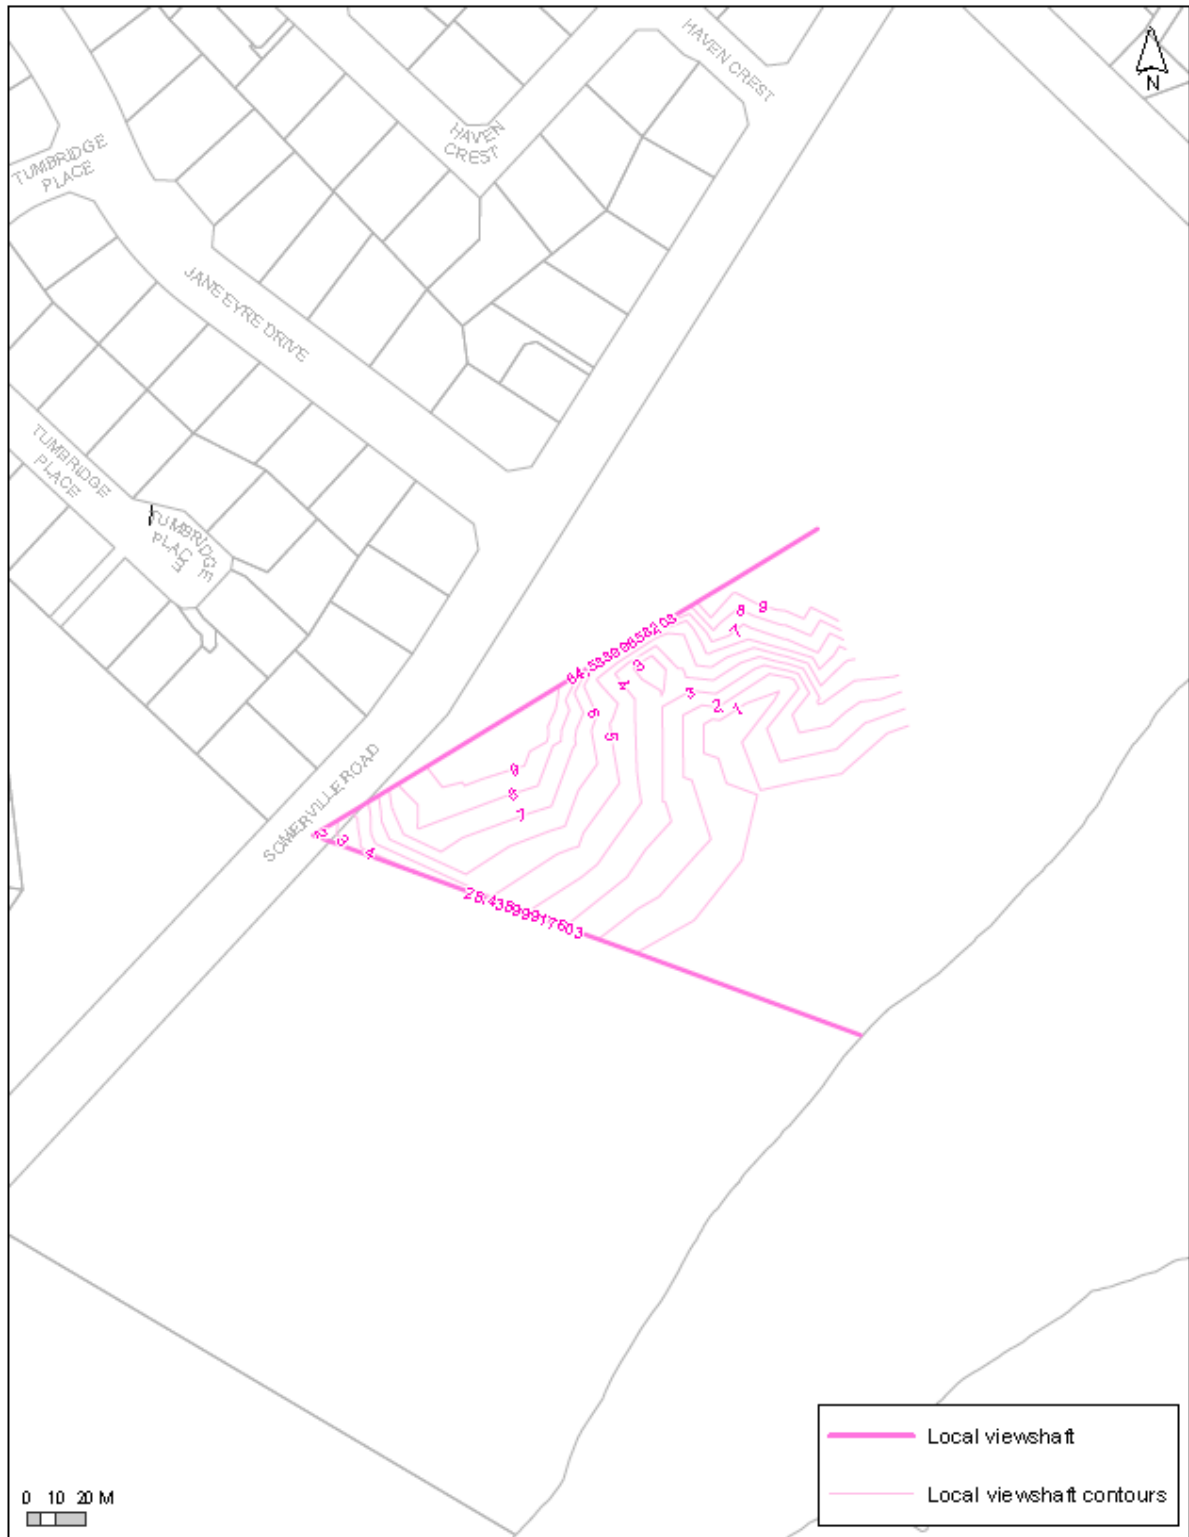

Schedule 11 Local Public View Schedule

PC 78 (see [Modifications](#))

[new text to be inserted]

Map 11.1 [Deleted]

Map 11.2 Selwyn Road/ The Glebe intersection

Map 11.3 Mangemangeroa Reserve, Somerville Road/ Whitford Road Intersection

Map 11.4 Mangemangeroa Reserve, Somerville Road

Map 11.5 St Johns Redoubt, Redoubt Road

Map 11.6 Queens Road, Panmure Basin [rcp/dp]

Map 11.7 Pilkington Road, Panmure Basin [rcp/dp]