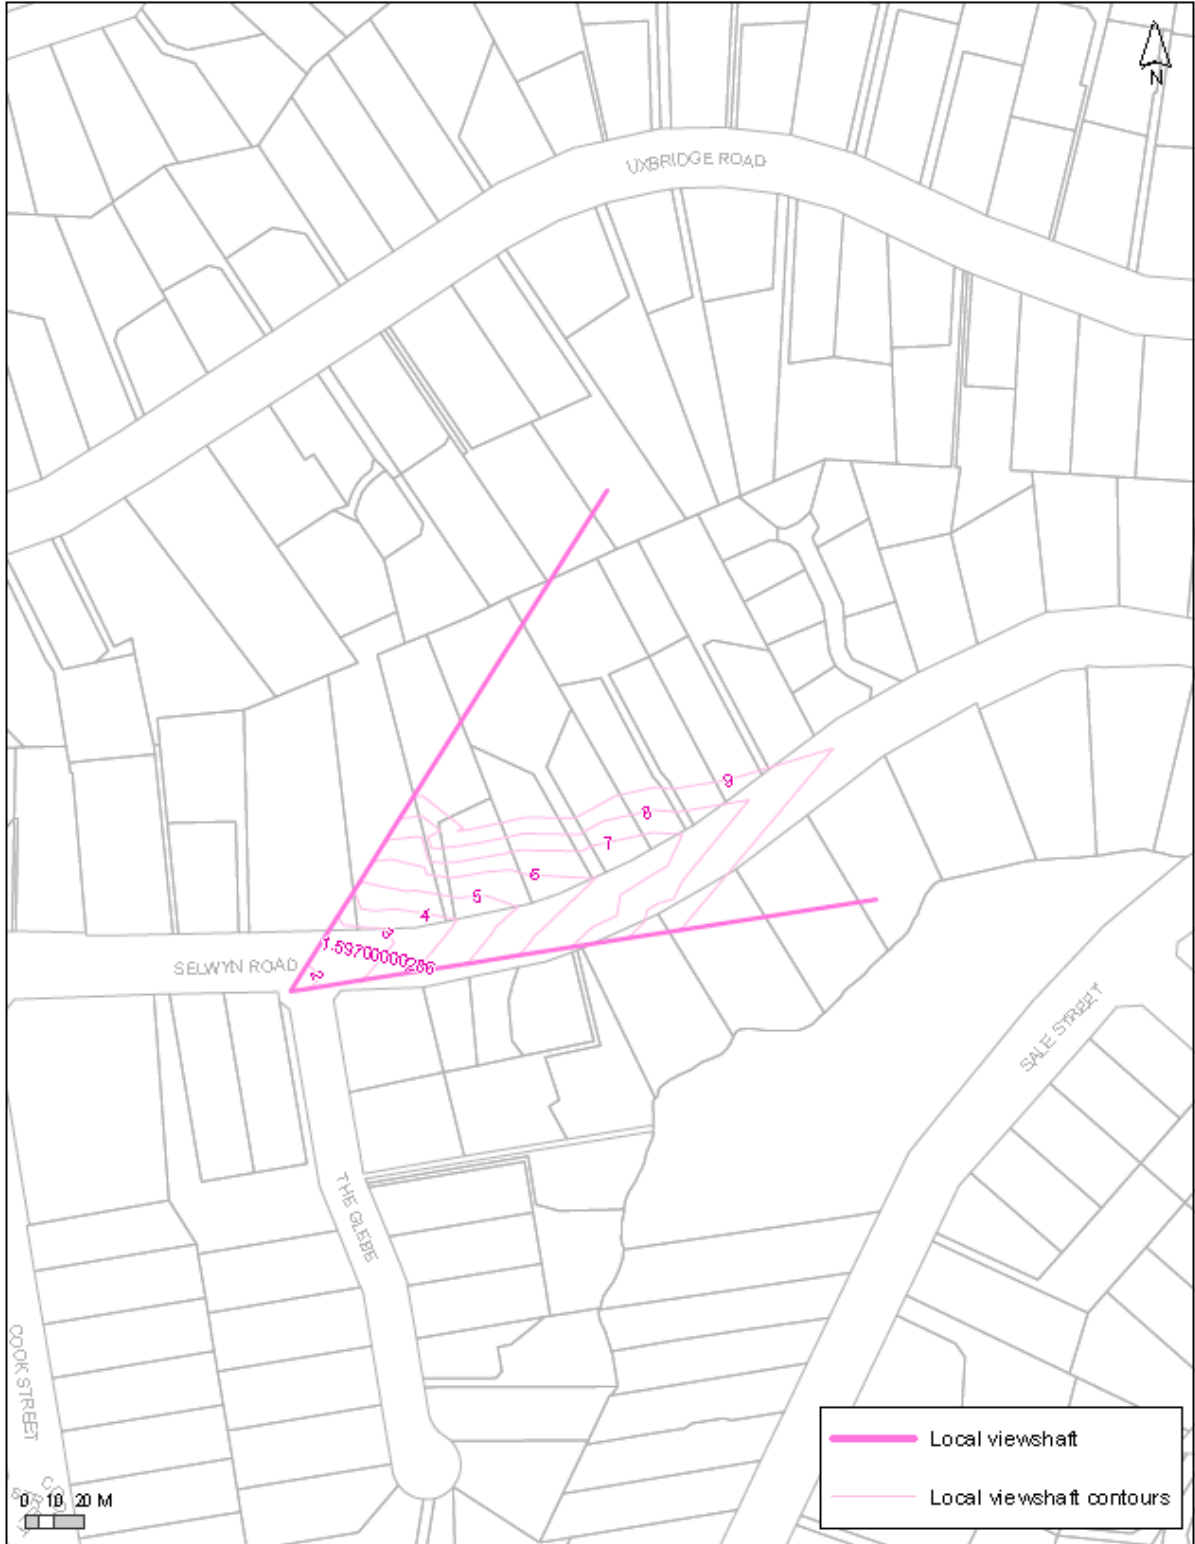

Schedule 11 Local Public View Schedule

PC 78 (see [Modifications](#))

[new text to be inserted]

Map 11.1 [Deleted]

Map 11.2 Selwyn Road/ The Glebe intersection

Map 11.3 Mangemangeroa Reserve, Somerville Road/ Whitford Road Intersection

Map 11.4 Mangemangeroa Reserve, Somerville Road

Map 11.5 St Johns Redoubt, Redoubt Road

Map 11.6 Queens Road, Panmure Basin [rcp/dp]

Map 11.7 Pilkington Road, Panmure Basin [rcp/dp]