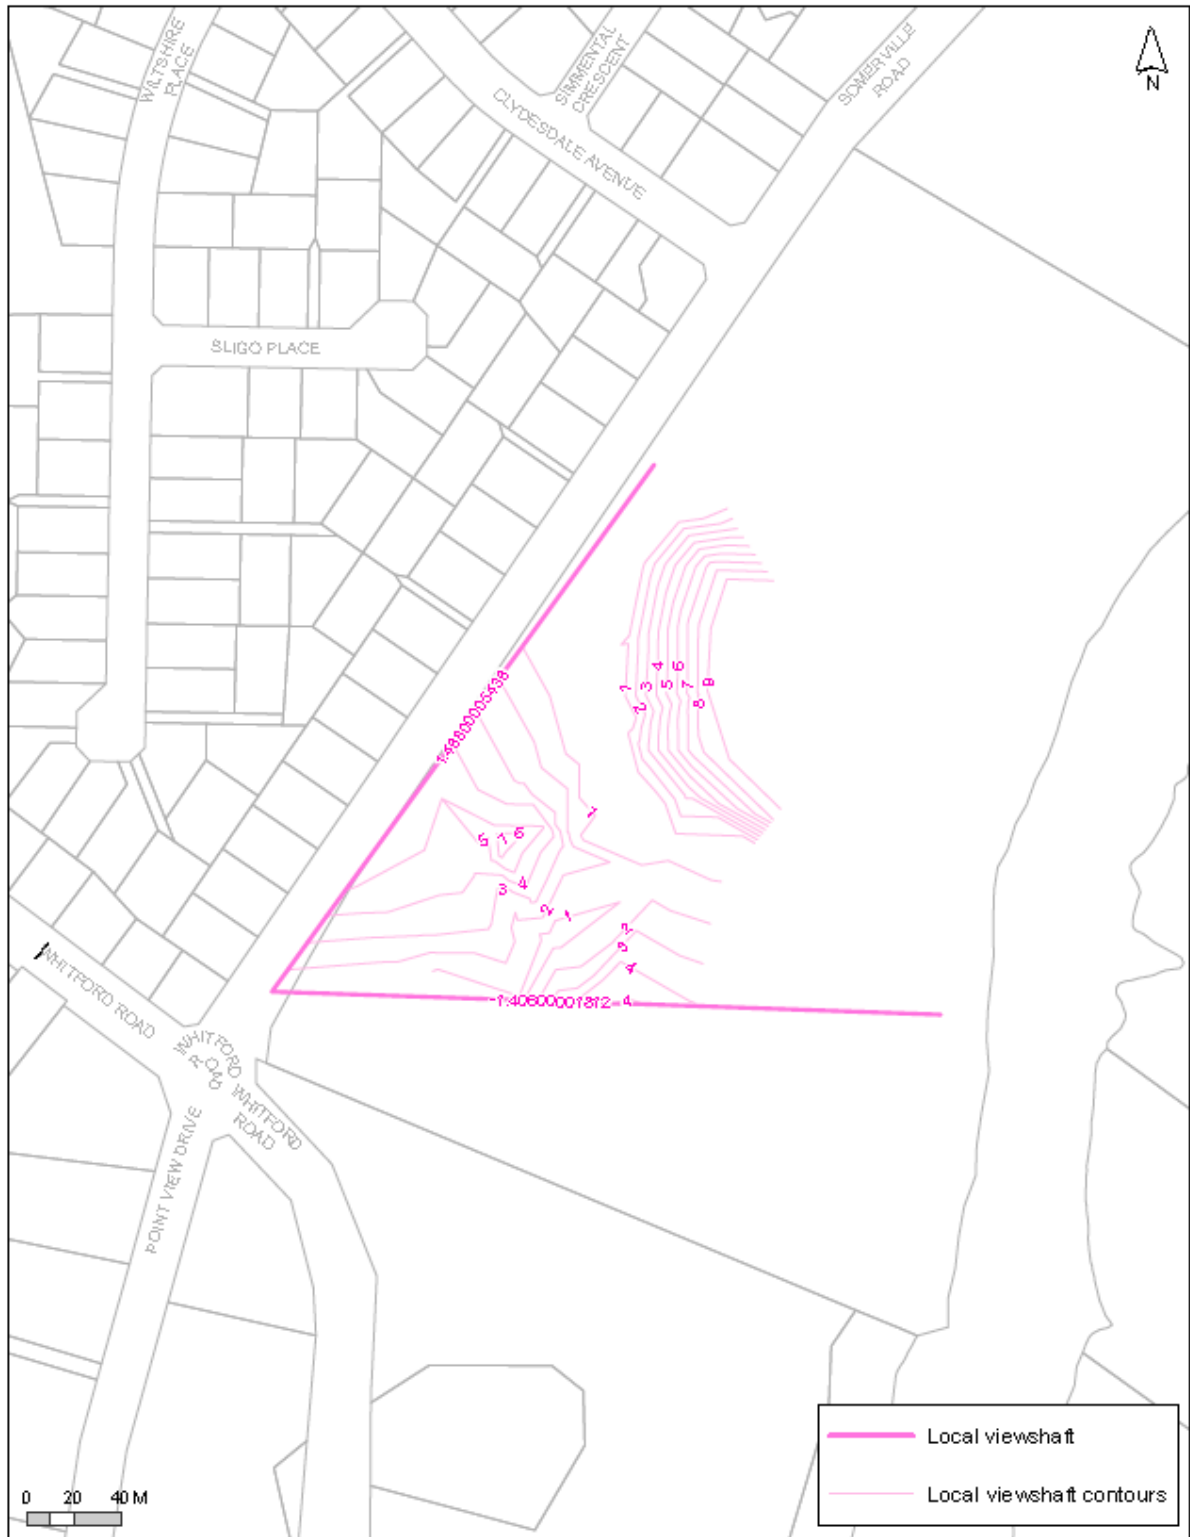

Schedule 11 Local Public View Schedule

PC 78 (see [Modifications](#))

[new text to be inserted]

Map 11.1 [Deleted]

Map 11.2 Selwyn Road/ The Glebe intersection

Map 11.3 Mangemangeroa Reserve, Somerville Road/ Whitford Road Intersection

Map 11.4 Mangemangeroa Reserve, Somerville Road

Map 11.5 St Johns Redoubt, Redoubt Road

Map 11.6 Queens Road, Panmure Basin [rcp/dp]

Map 11.7 Pilkington Road, Panmure Basin [rcp/dp]