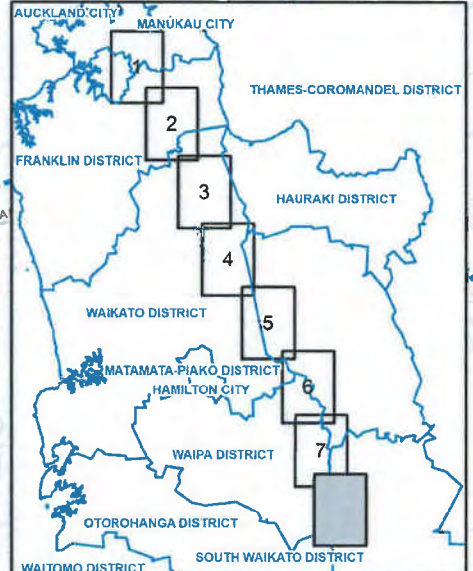

Legend

- Proposed Area for Landscape Mitigation
- Tower Position
- Proposed Designation
- Territorial Local Authority Boundary
- State Highways
- District Road
- Property Boundary

TRANSPower - NORTH ISLAND 400KV PROJECT
Proposed Planting as Mitigation Measures, Location Map
 Map 8

Proposed planting areas digitised in May 2008 from Isthmus plan series: 'Transpower - North Island 400KV Project - Mitigation Plan and Cost Estimate, Dec 2006'

Original map size: A3 19 May 2008