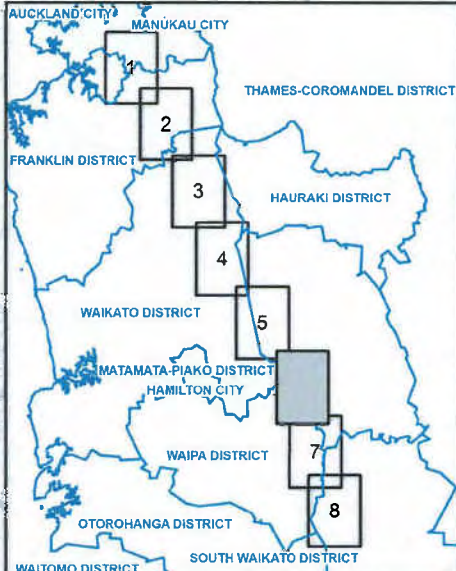

Legend

- Proposed Area for Landscape Mitigation
- Tower Position
- Proposed Designation
- Territorial Local Authority Boundary
- State Highways
- District Road
- Property Boundary

TRANSPOWER - NORTH ISLAND 400KV PROJECT
Proposed Planting as Mitigation Measures, Location Map
 Map 6

Proposed planting areas digitised in May 2008 from Isthmus plan series; "Transpower - North Island 400KV Project - Mitigation Plan and Cost Estimate, Dec 2006"

Original map size: A3 19 May 2008