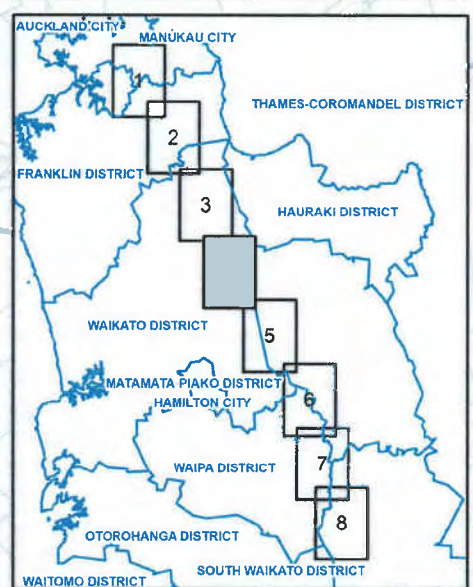

Legend

- Proposed Area for Landscape Mitigation
- Tower Position
- Proposed Designation
- Territorial Local Authority Boundary
- State Highways
- District Road
- Property Boundary

TRANSPOWER - NORTH ISLAND 400KV PROJECT
Proposed Planting as Mitigation Measures, Location Map
 Map 4

Proposed planting areas digitised in May 2008 from Isthmus plan series: "Transpower - North Island 400KV Project - Mitigation Plan and Cost Estimate, Doc 2006"

Original map size: A3 19 May 2008