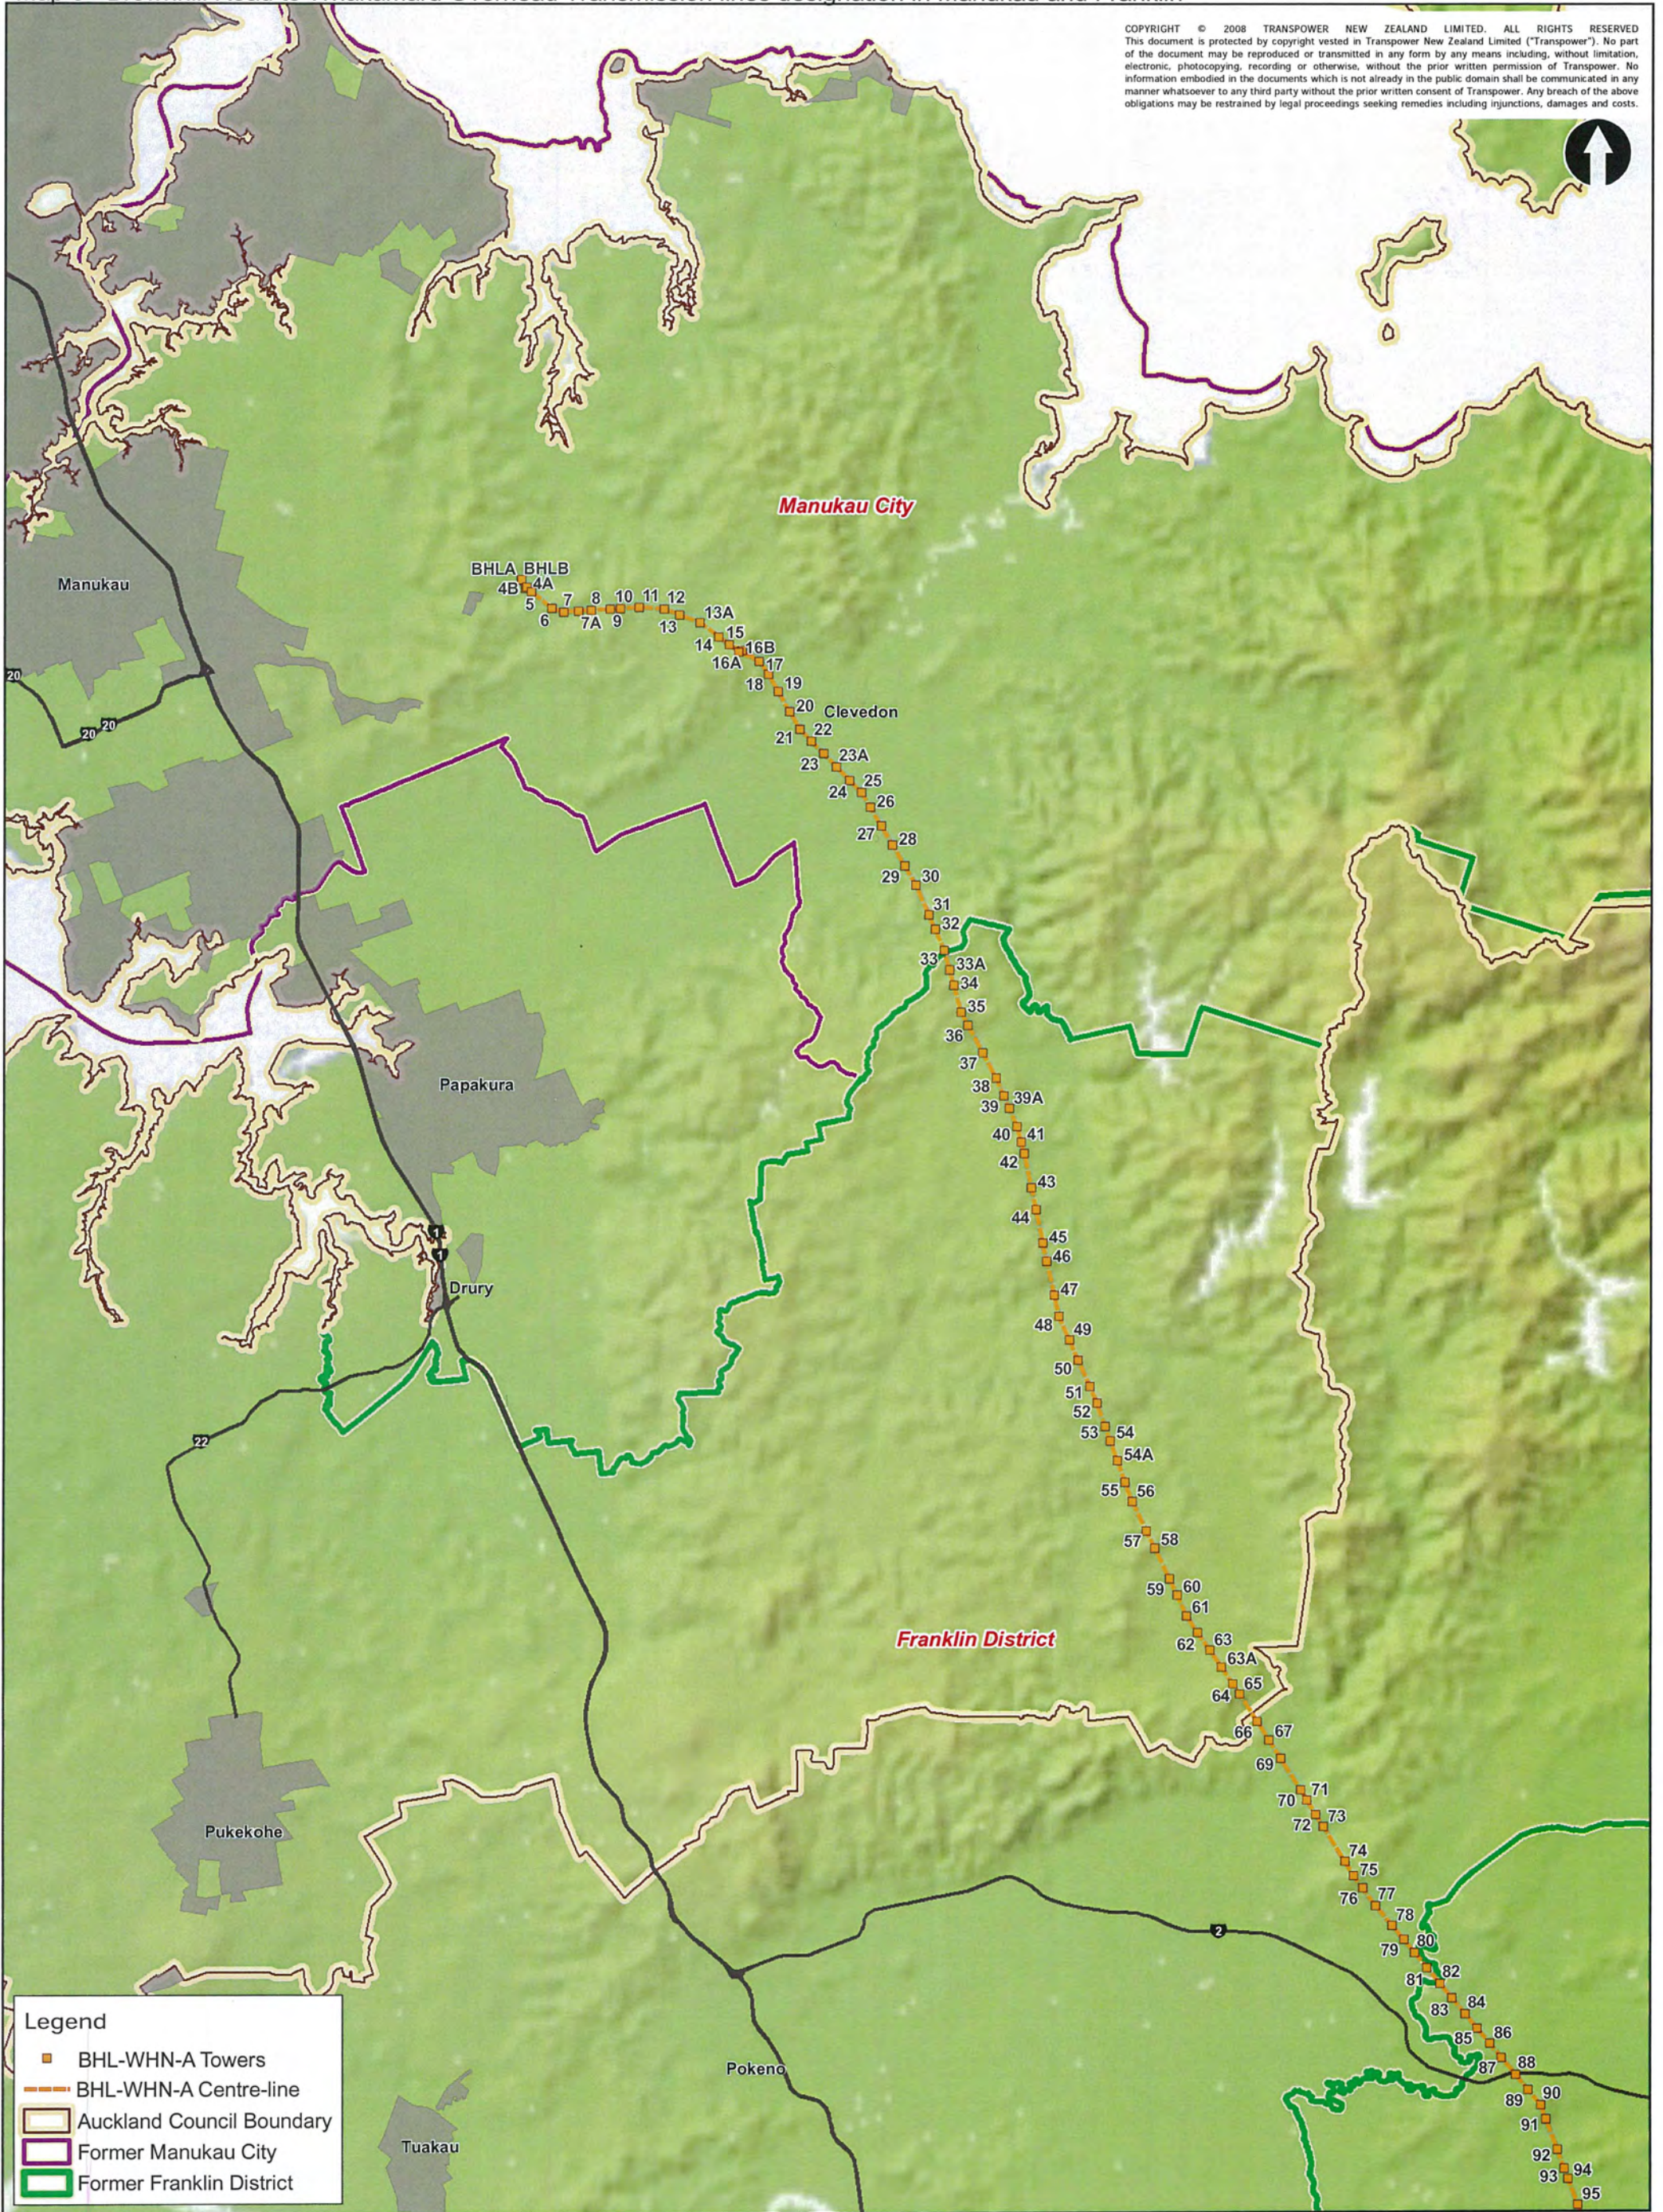

Map 6 - Brownhill Road to Whakamaru Overhead Transmission lines designation in Manukau and Franklin

Legend

- BHL-WHN-A Towers
- BHL-WHN-A Centre-line
- Auckland Council Boundary
- Former Manukau City
- Former Franklin District

Prepared by:
Northern Grid Alliance

Manukau City and Franklin District Council Boundaries

Projection: NZTM 2000 Scale: 1:120,000 Plan Size: A3P

12/06/2012