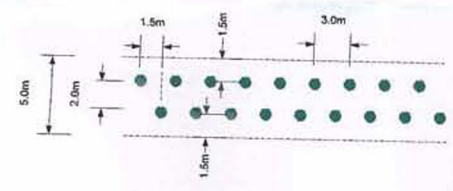

Auckland Prison Farm Area 60.0Ha.

- Existing Trees 5-15m height
- Proposed Leyland Cypress Planting
- Indicates area where new trees are to go

Tree Planting Layout Not To Scale

Attachment A

Shetland Properties Limited Design & Project Management Tel: 09 415 2388 Fax: 09 415 2389 Email: info@shetland.co.nz 100-102 Broadway Auckland 1010	Department of Corrections Auckland Prison Plan	Services Consultees Structural Engineers Mechanical Engineers Fire Services	Notes: The Customer shall check in writing all drawings or other documents, including for errors, omissions, etc. before the start of construction. The Contractor shall be responsible for the accuracy of all information provided to the project, and for any errors or omissions resulting in any material performance. All works to comply with NZS 3910:2013, NZS 3912:2013, and any other applicable standards and specifications.	Revision Notes Show existing & new tree planting in blue on site plan Additional new tree planting in blue on site plan	Department of Corrections Site Plan Paremoremo	Sheet # P 01
					Date Issued: 23.06.2006	Drawn By: A.S.