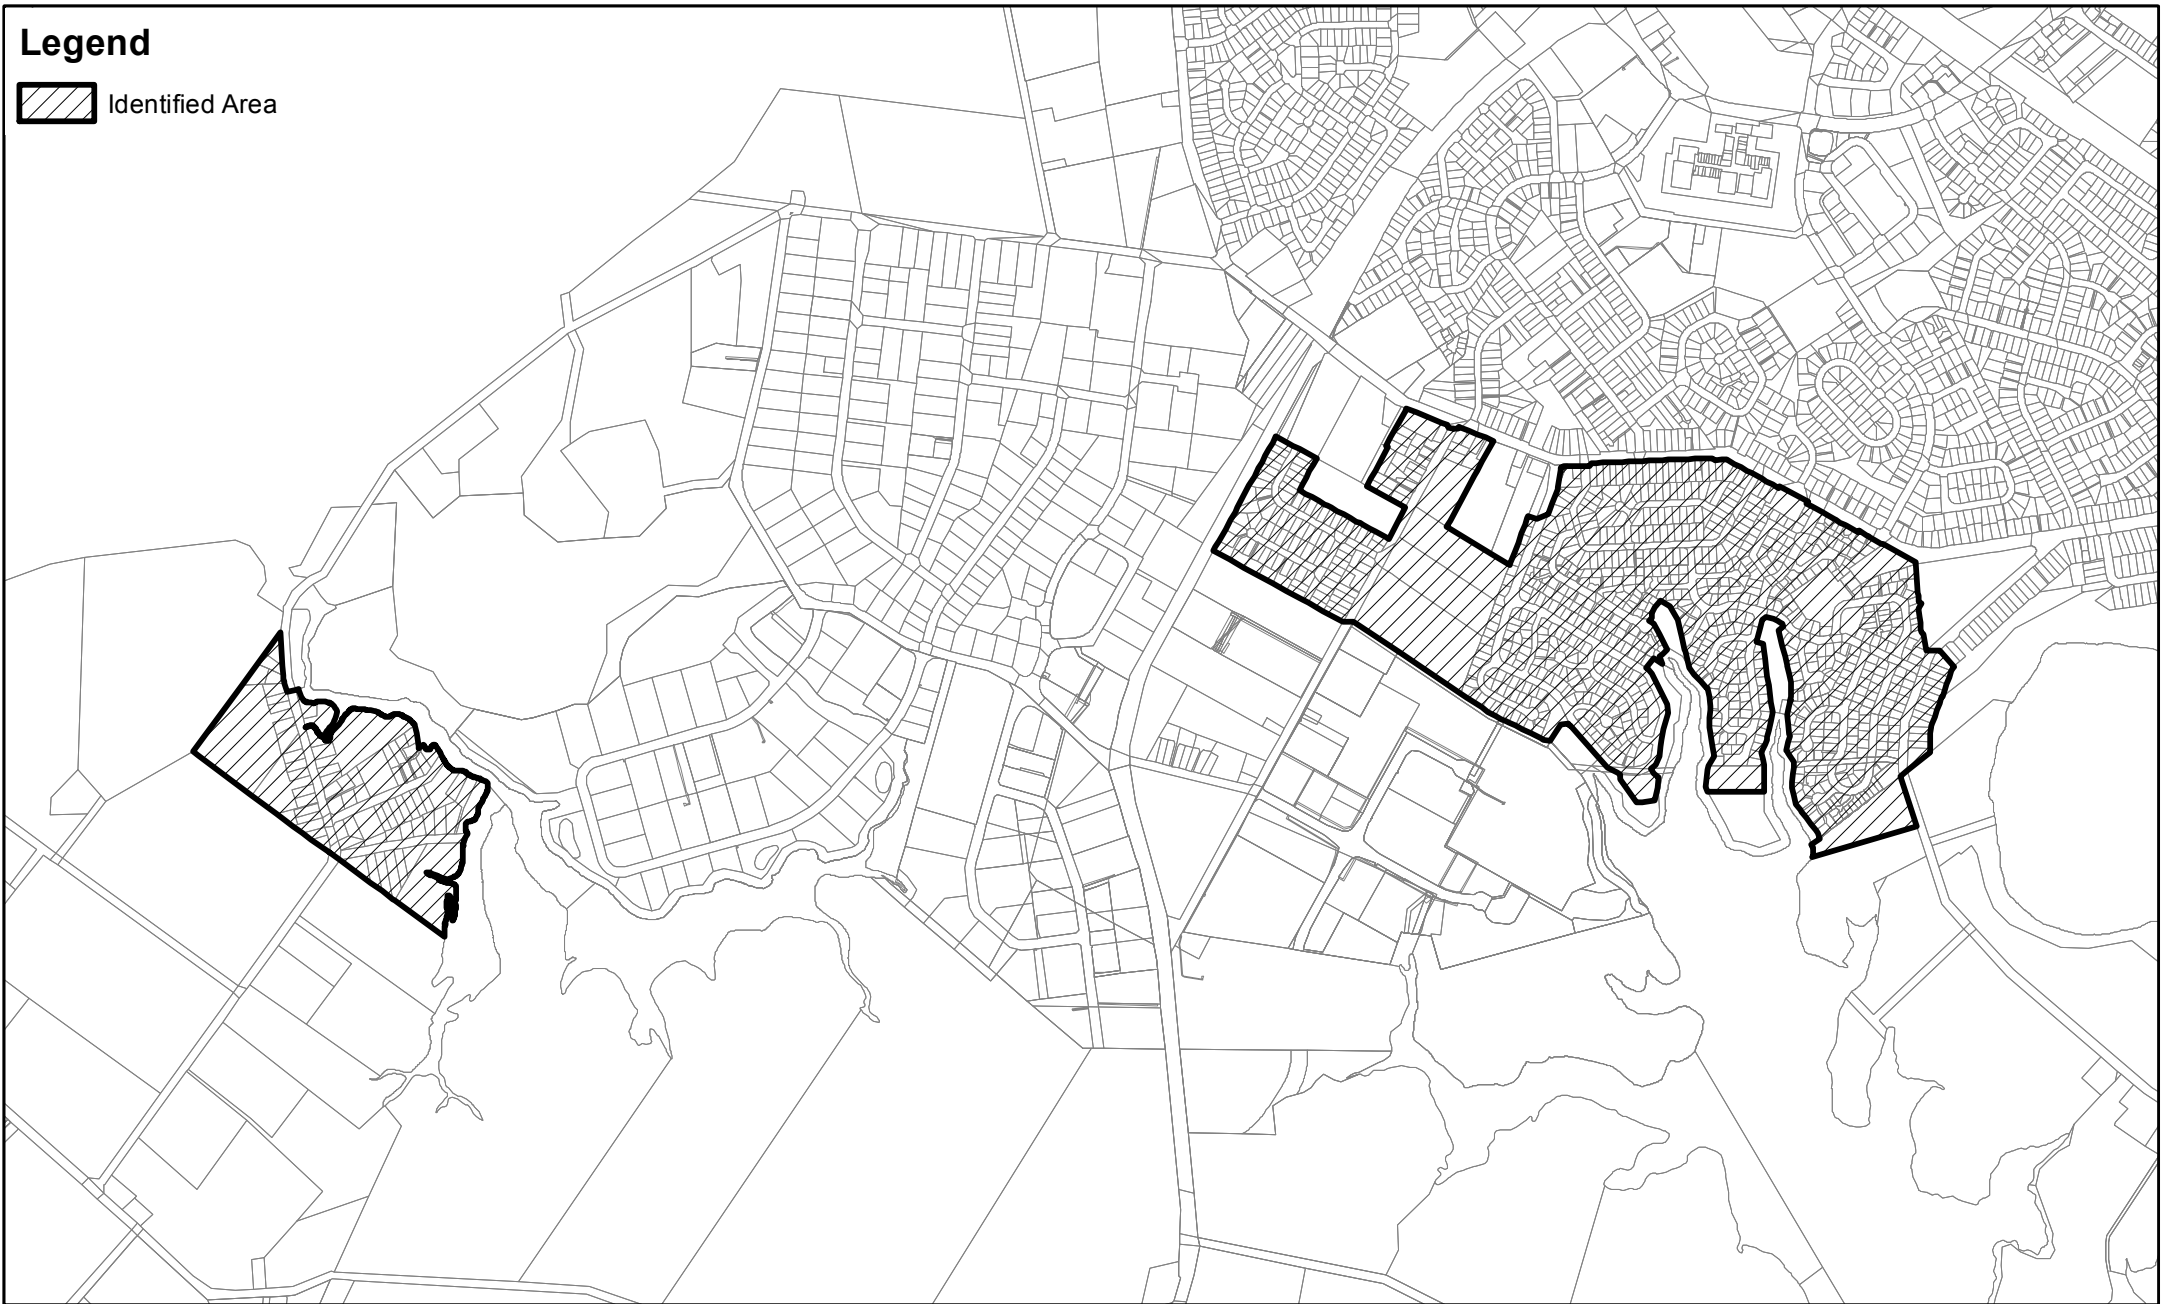

Legend

 Identified Area

0 200 400 800 1,200
Meters

Figure 5

Date: 15/07/2013